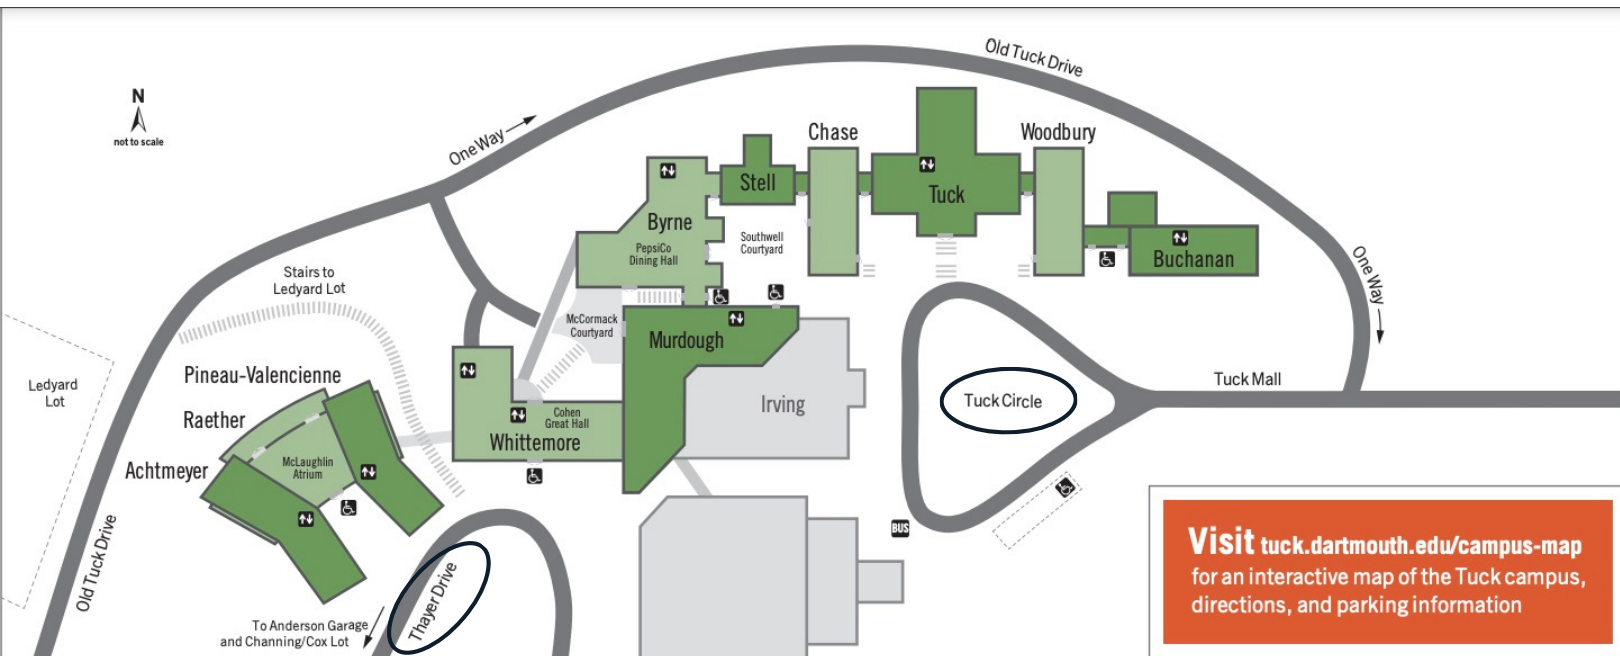

FRIDAY 10/20/23

Tuck to hotels

9:30pm

SATURDAY 10/21/23

Hotels to Tuck

8:30am

Tuck to hotels

4:00pm

Hotels to Tuck

6:00pm

Tuck to hotels

10:00pm

Tuck to hotels

11:00pm

Tuck to hotels

12:00am

SUNDAY 10/22/23

Hotels to Tuck

8:00am

Hotels to Tuck

9:00am

TUCK WOMEN IN BUSINESS CONFERENCE

MAP OF TUCK

Visit tuck.dartmouth.edu/campus-map for an interactive map of the Tuck campus, directions, and parking information

Also known as "dorm circle"
Hanover Shuttle and Tuck sponsored charter bus will pick up and drop off here