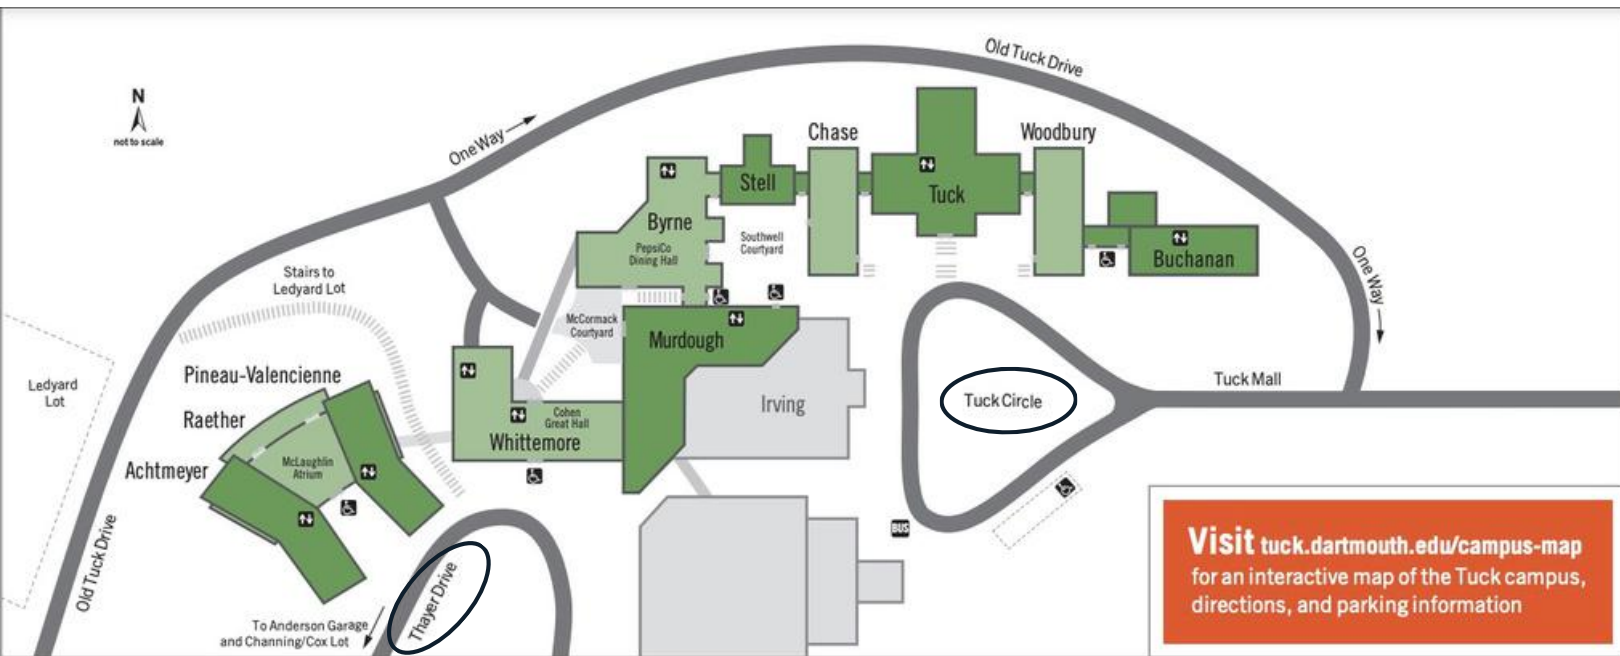

### **SATURDAY 9/23/23**

**8:30am** Hotels to Tuck

**4:00pm** Tuck to hotels

**6:00pm** Hotels to Tuck

**10:00pm** Tuck to hotels

**11:00pm** Tuck to hotels

**12:00am** Tuck to hotels

### **SUNDAY 9/24/23**

**8:00am** Hotels to Tuck

**9:00am** Hotels to Tuck

## MAP OF TUCK

**Also known as “dorm circle”  
Hanover Shuttle and Tuck  
sponsored charter bus will pick  
up and drop off here**